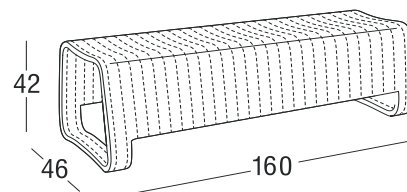

Design: Plazzogna - Papparotto
Product: Bench
Sizes: **cm 160x46x42h (63"x18"x17"h)**

FEATURES

Frame: Aluminum
Polyester powder coating (Akzo Nobel)

Weaving: Sunweave (polyethylene HDPE)

Glides: Nylon PA6

Finishings: Bianco Perla, Musk

Net weight unit 12
Gross weight 16
Unit per package 1
Package sizes cm 163x49x45h
Package volume m³ 0,36

Stackable NO

WEAVINGS

UV-resistant

Bianco Perla

Musk